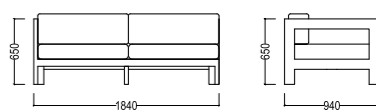

TWO SEATER RIGHT