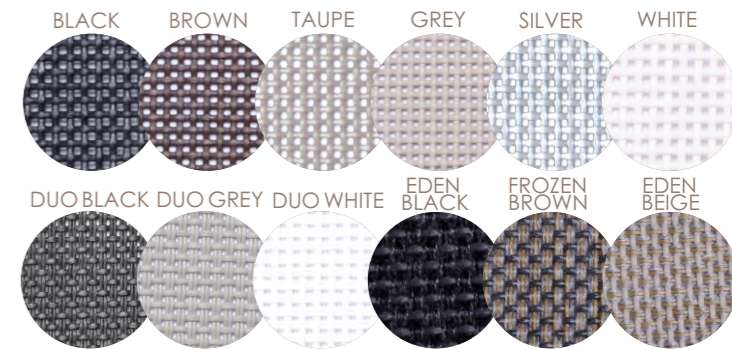

SWATCHES

WOOD

A-B GRADE   A-B GRADERUSTIC

DISTRESSED   DISTRESSED BLACK

WEAVING

ROPE

BATYLINE