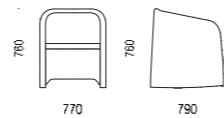

PLANAR

OVE

MAX

NEW

PLANK

STEAMER

BEACH CHAIR

OLSON