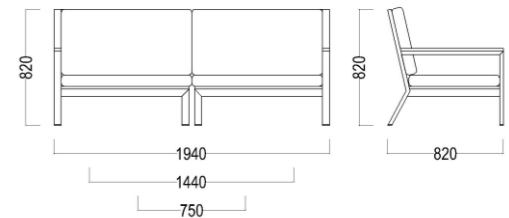

## AREN BAR STOOL

W35 X D42.5 X H75

## FYNN BAR CHAIR

W47 X D59 X H92

## LAKE BAR CHAIR

W52 X D56 X H106

ABACUS SS

ABACUS ALU

LARS

KUBUS

ONE SEATER MIDDLE

TWO SEATER MIDDLE