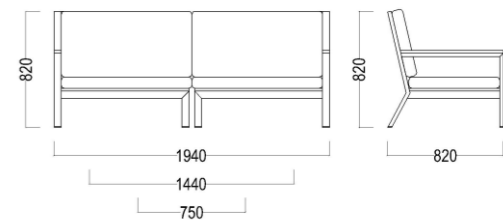

## LARS

W57 X D68 X H78

## LAKE BAR CHAIR

W52 X D56 X H106

ABACUS SS

ABACUS ALU

LARS

KUBUS

ONE SEATER MIDDLE

TWO SEATER MIDDLE