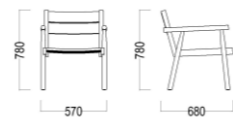

## LAKE BAR CHAIR

W52 X D56 X H106

ABACUS SS

ABACUS ALU

LARS

KUBUS

ONE SEATER MIDDLE

TWO SEATER MIDDLE