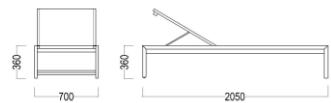

ALDA

BERKELEY

PRIVE

ELKA