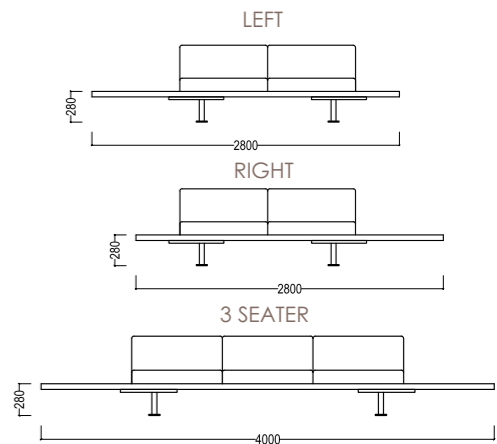

PLANAR

OVE

MAX

NEW

PLANK

STEAMER

BEACH CHAIR

OLSON