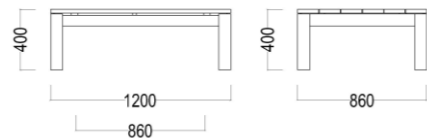

PIERSON PEDESTAL

PIERSON

ASTON

NIALL