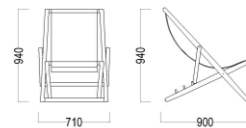

PLANAR

OVE

MAX

NEW

PLANK

STEAMER

BEACH CHAIR

OLSON