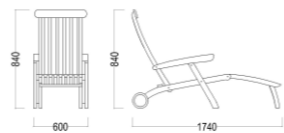

PLANAR

OVE

MAX

NEW

PLANK

STEAMER

BEACH CHAIR

OLSON