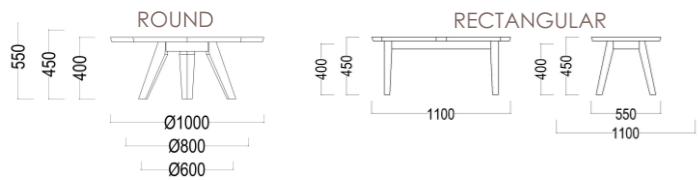

AREN

LUK

XENA

GRETA